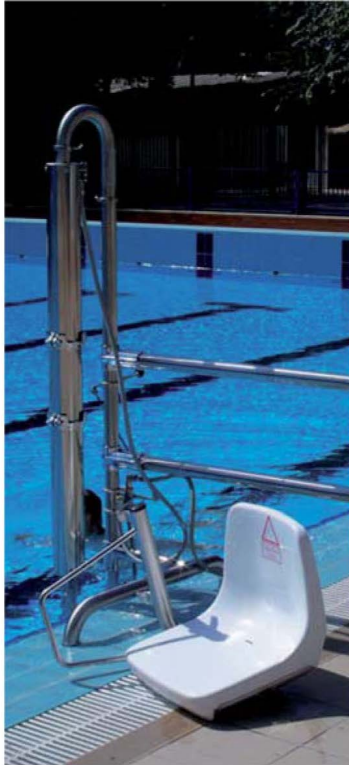

 **SOLTEVA**
E L E V A C I O N

Model: SE-P20

SOLTEVA offers the most effective, cheapest and fastest solution to adapt your swimming pool to the current regulations

EFFECTIVE:

- The user is autonomous and independent.
- It is not dangerous as it does not contain electricity, greasy or polluting elements. (EC)
- The dual control valve is conveniently situated so that the user can operate it to go up and down. You can also operate the valve if you are in the water in order that another user can make use of the lift and to void bothering other swimmers.

FAST

- No construction work will be required.
- No matter the situation of the pool (full, empty, under construction, etc.).
- The installation is very simple and fast. Only a water inlet and anchorage out of the pool are needed.

Neither the price, nor the installation or the space will stop you from enjoying a POOL FOR ALL.

Model: SE-P20

detachable seat

General features of the hydraulic lift SE-P20

- Approved to lift up to 150 and 120 kg.
- A 3,5 bar water inlet pressure is needed for its operation.
- Rotation: 170° clockwise.
- Turning radius: 700 mm
- The control is on the user´s right (if the opposite is needed, you must specify it in your order).
- The seat allows 1,6 m. of vertical movement.
- The seat can easily be taken apart.

EASILY PORTABLE FOR STORAGE AND EASY TO TRANSPORT

- **The swimming pool handrail and its five points of support make SE-P20 the safest pool lift in the market.**

Model: SE-P20